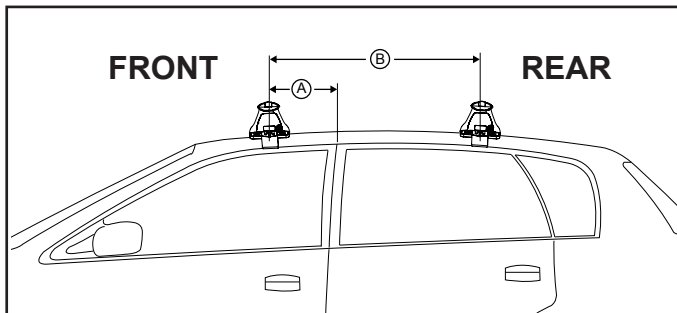

DK318 Rhino-Rack VA, Aero, Euro & HD crossbar instruction

Measurement A: CENTRE of door jamb to CENTRE arrow of leg foot plate.

Measurement B: CENTRE of Front leg foot plate arrow to CENTRE of Rear leg foot plate arrow.

Carrying capacity: Roof rack is rated to 75kg. Please refer to manufacturers handbook for your vehicles maximum roof load capacity. Always use the lower of the two figures.

If your vehicle is not listed on this fitting instruction please refer to your countries Rhino-Rack web site for the latest information.

VEHICLE	Date	Measurement A	Measurement B	Load Rating (includes racks 5kg/ 11lbs)
Chrysler 300 4dr sedan	2012-	350mm / 13,25/32"	760mm / 29,59/64"	75kg / 165lbs
Lancia Thema 4dr sedan	2012-	350mm / 13,25/32"	760mm / 29,59/64"	75kg / 165lbs