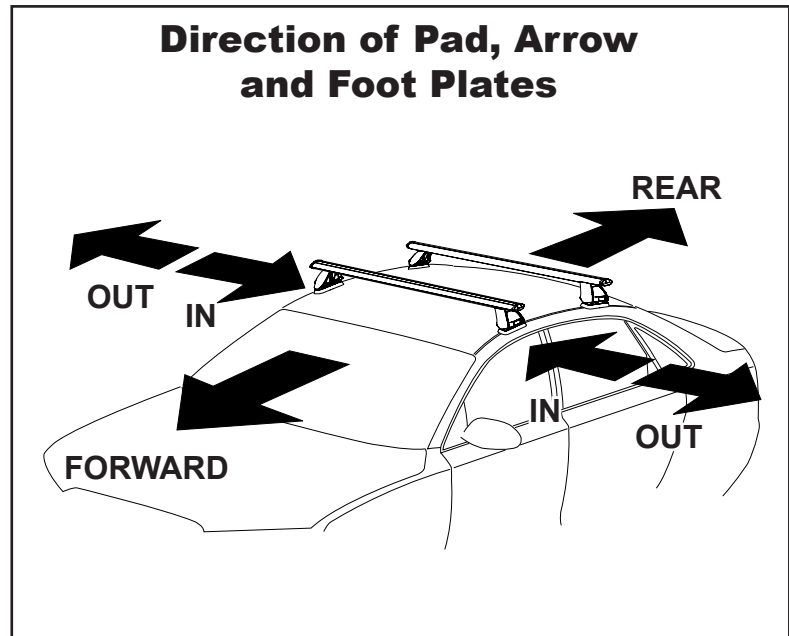

DK318 Rhino-Rack VA, Aero, Euro & HD crossbar instruction

Measurement A: CENTRE of door jamb to CENTRE arrow of leg foot plate.

Measurement B: CENTRE of Front leg foot plate arrow to CENTRE of Rear leg foot plate arrow.

Carrying capacity: Roof rack is rated to 75kg. Please refer to manufacturers handbook for your vehicles maximum roof load capacity. Always use the lower of the two figures.

If your vehicle is not listed on this fitting instruction please refer to your countries Rhino-Rack web site for the latest information.

VEHICLE	Date	Measurement A	Measurement B	Load Rating (includes racks 5kg/ 11lbs)
Chrysler 300 4dr sedan	2012-	350mm / 13,25/32"	760mm / 29,59/64"	75kg / 165lbs
Lancia Thema 4dr sedan	2012-	350mm / 13,25/32"	760mm / 29,59/64"	75kg / 165lbs