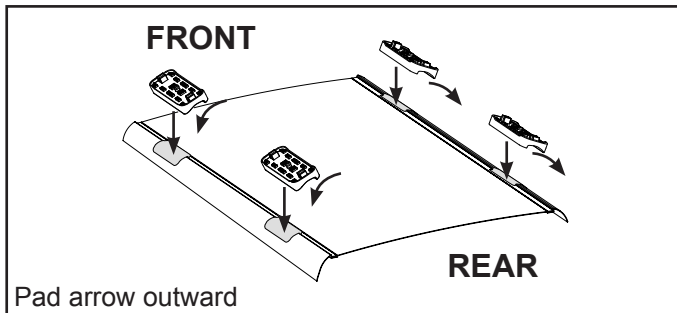

DK318 Rhino-Rack VA, Aero, Euro & HD crossbar instruction

Measurement A: CENTRE of door jamb to CENTRE arrow of leg foot plate.

Measurement B: CENTRE of Front leg foot plate arrow to CENTRE of Rear leg foot plate arrow.

Carrying capacity: Roof rack is rated to 75kg. Please refer to manufacturers handbook for your vehicles maximum roof load capacity. Always use the lower of the two figures.

If your vehicle is not listed on this fitting instruction please refer to your countries Rhino-Rack web site for the latest information.

VEHICLE	Date	Measurement A	Measurement B	Load Rating (includes racks 5kg/ 11lbs)
Chrysler 300 4dr sedan	2012-	350mm / 13,25/32"	760mm / 29,59/64"	75kg / 165lbs
Lancia Thema 4dr sedan	2012-	350mm / 13,25/32"	760mm / 29,59/64"	75kg / 165lbs